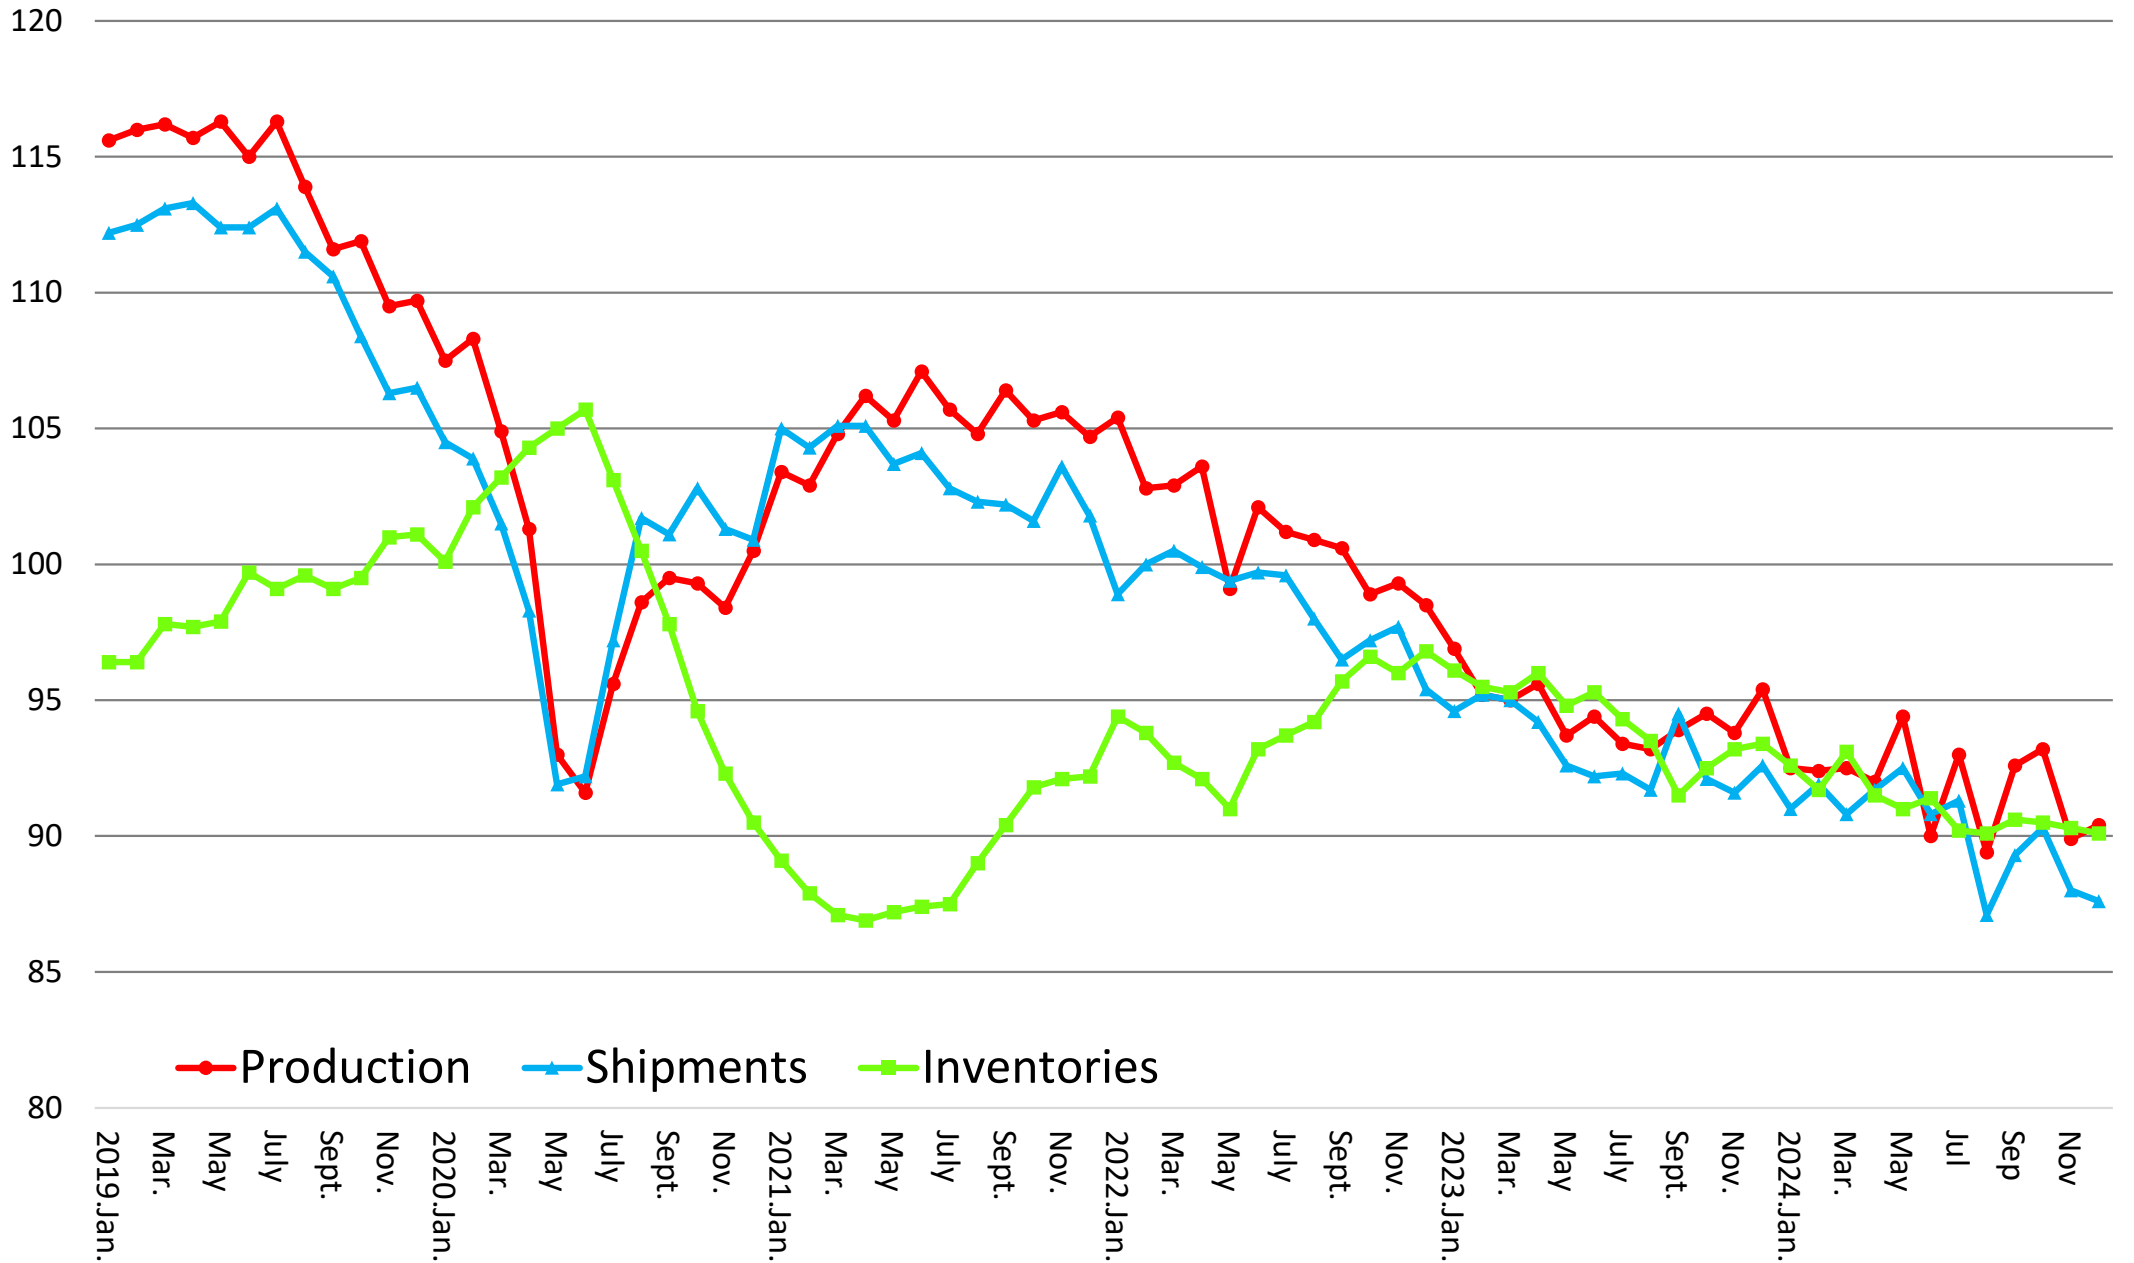

Production/Shipping/Inventory Index (Manufacturing)

(Source : Minister of Economy, Trade and Industry Indices of Industrial Production index,2020= 100)

Production/Shipping/Inventory Index (Chemicals excl. Medicine)

(Source : Minister of Economy, Trade and Industry Indices of Industrial Production index,2020= 100)

Production/Shipping/Inventory Index (Electronic parts and devices)

(Source : Minister of Economy, Trade and Industry Indices of Industrial Production index,2020= 100)