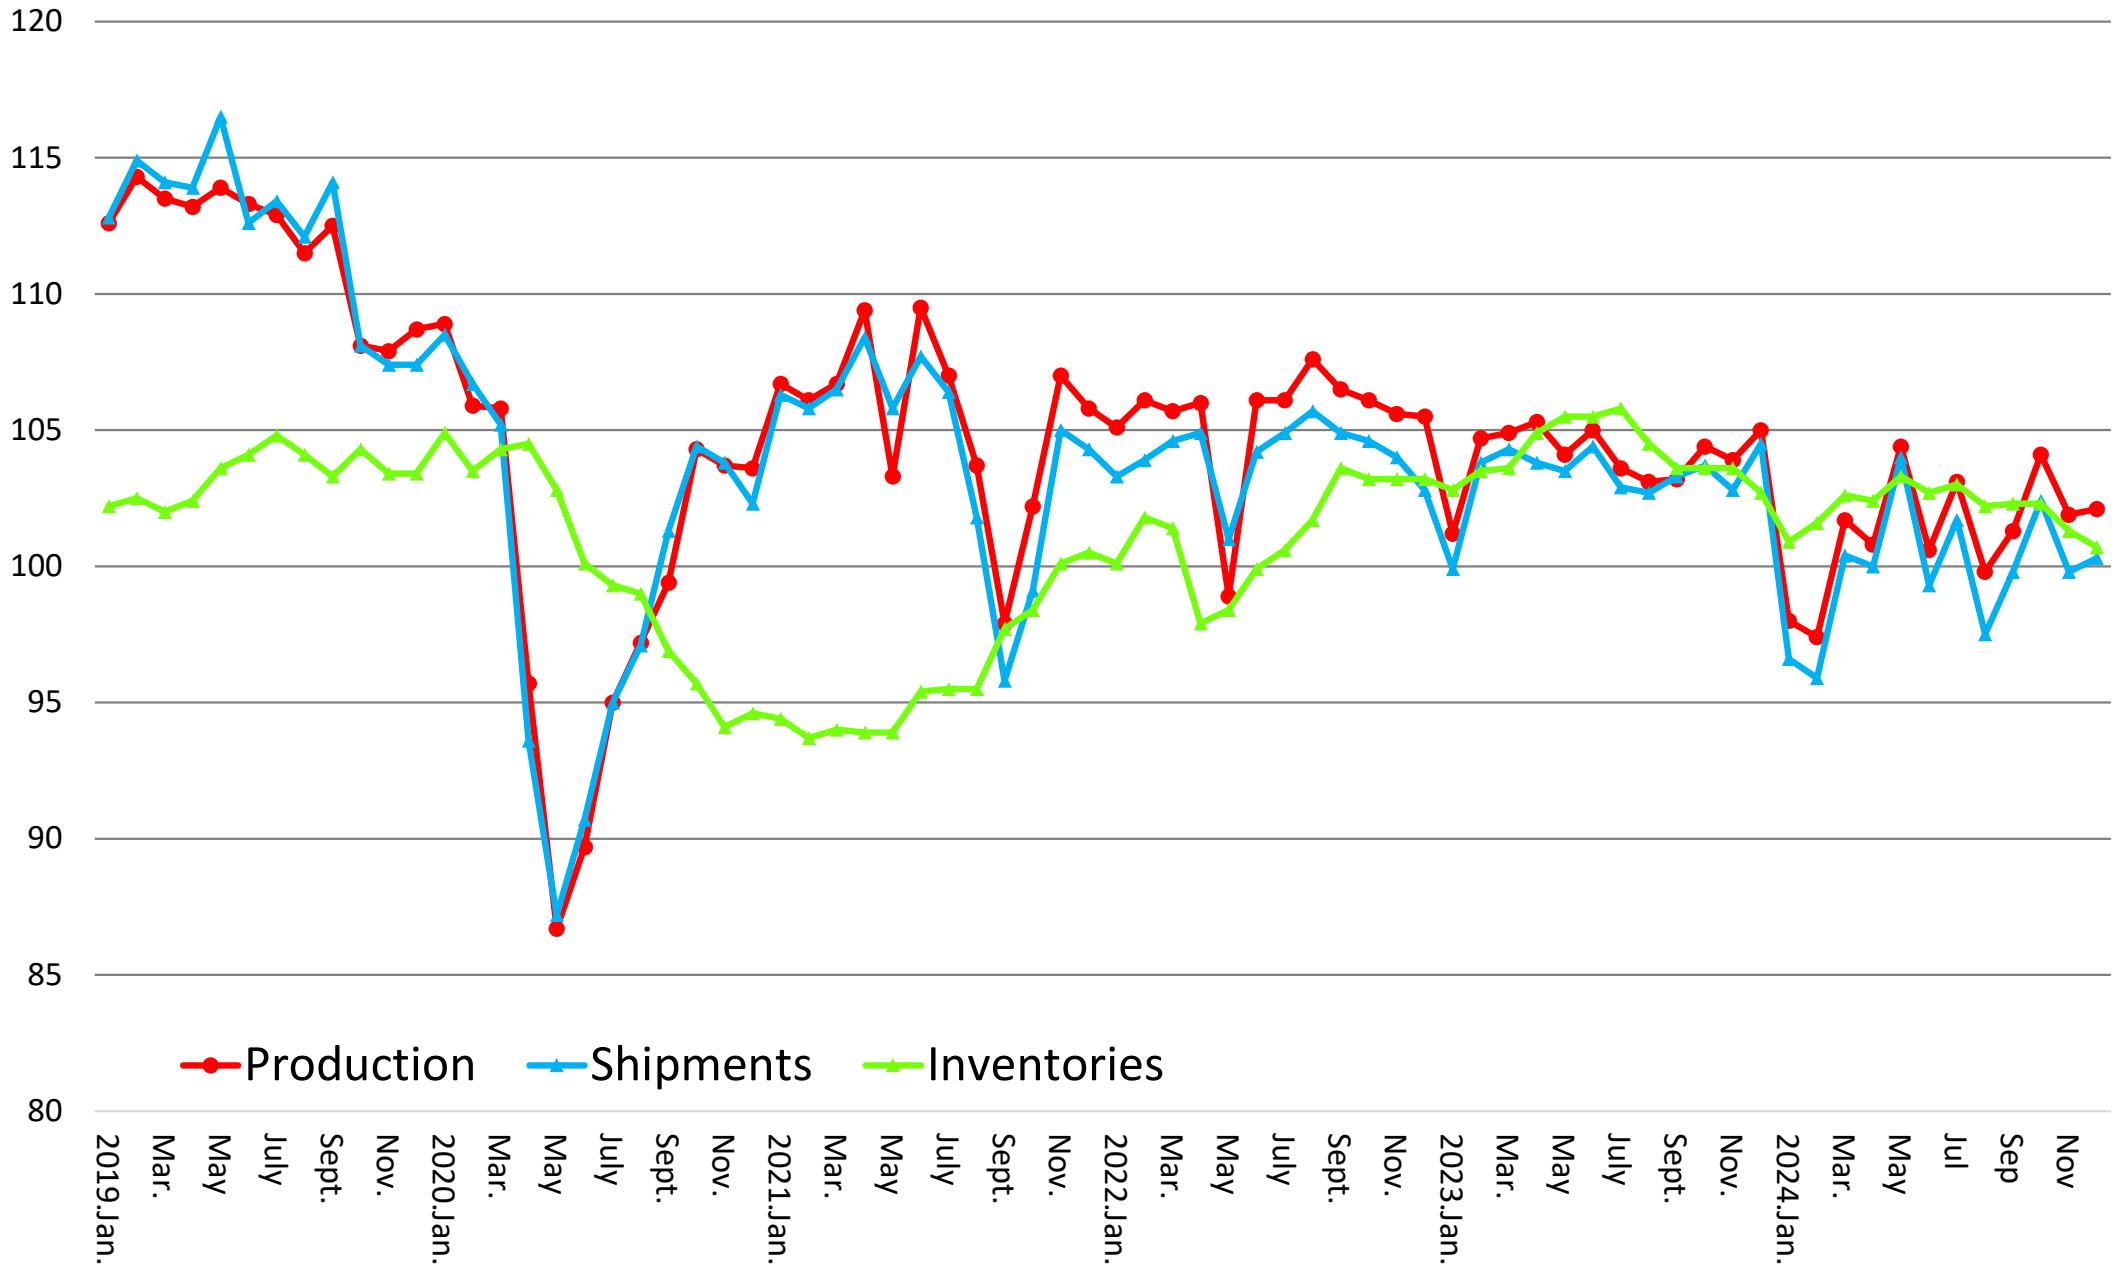

Production/Shipping/Inventory Index (Manufacturing)

(Source : Minister of Economy, Trade and Industry Indices of Industrial Production index,2020= 100)

Production/Shipping/Inventory Index (Chemicals excl. Medicine)

(Source : Minister of Economy, Trade and Industry Indices of Industrial Production index,2020= 100)

Production/Shipping/Inventory Index (Electronic parts and devices)

(Source : Minister of Economy, Trade and Industry Indices of Industrial Production index,2020= 100)

Production/Shipping/Inventory Index (Transport equipment)

(Source : Minister of Economy, Trade and Industry Indices of Industrial Production index,2020= 100)