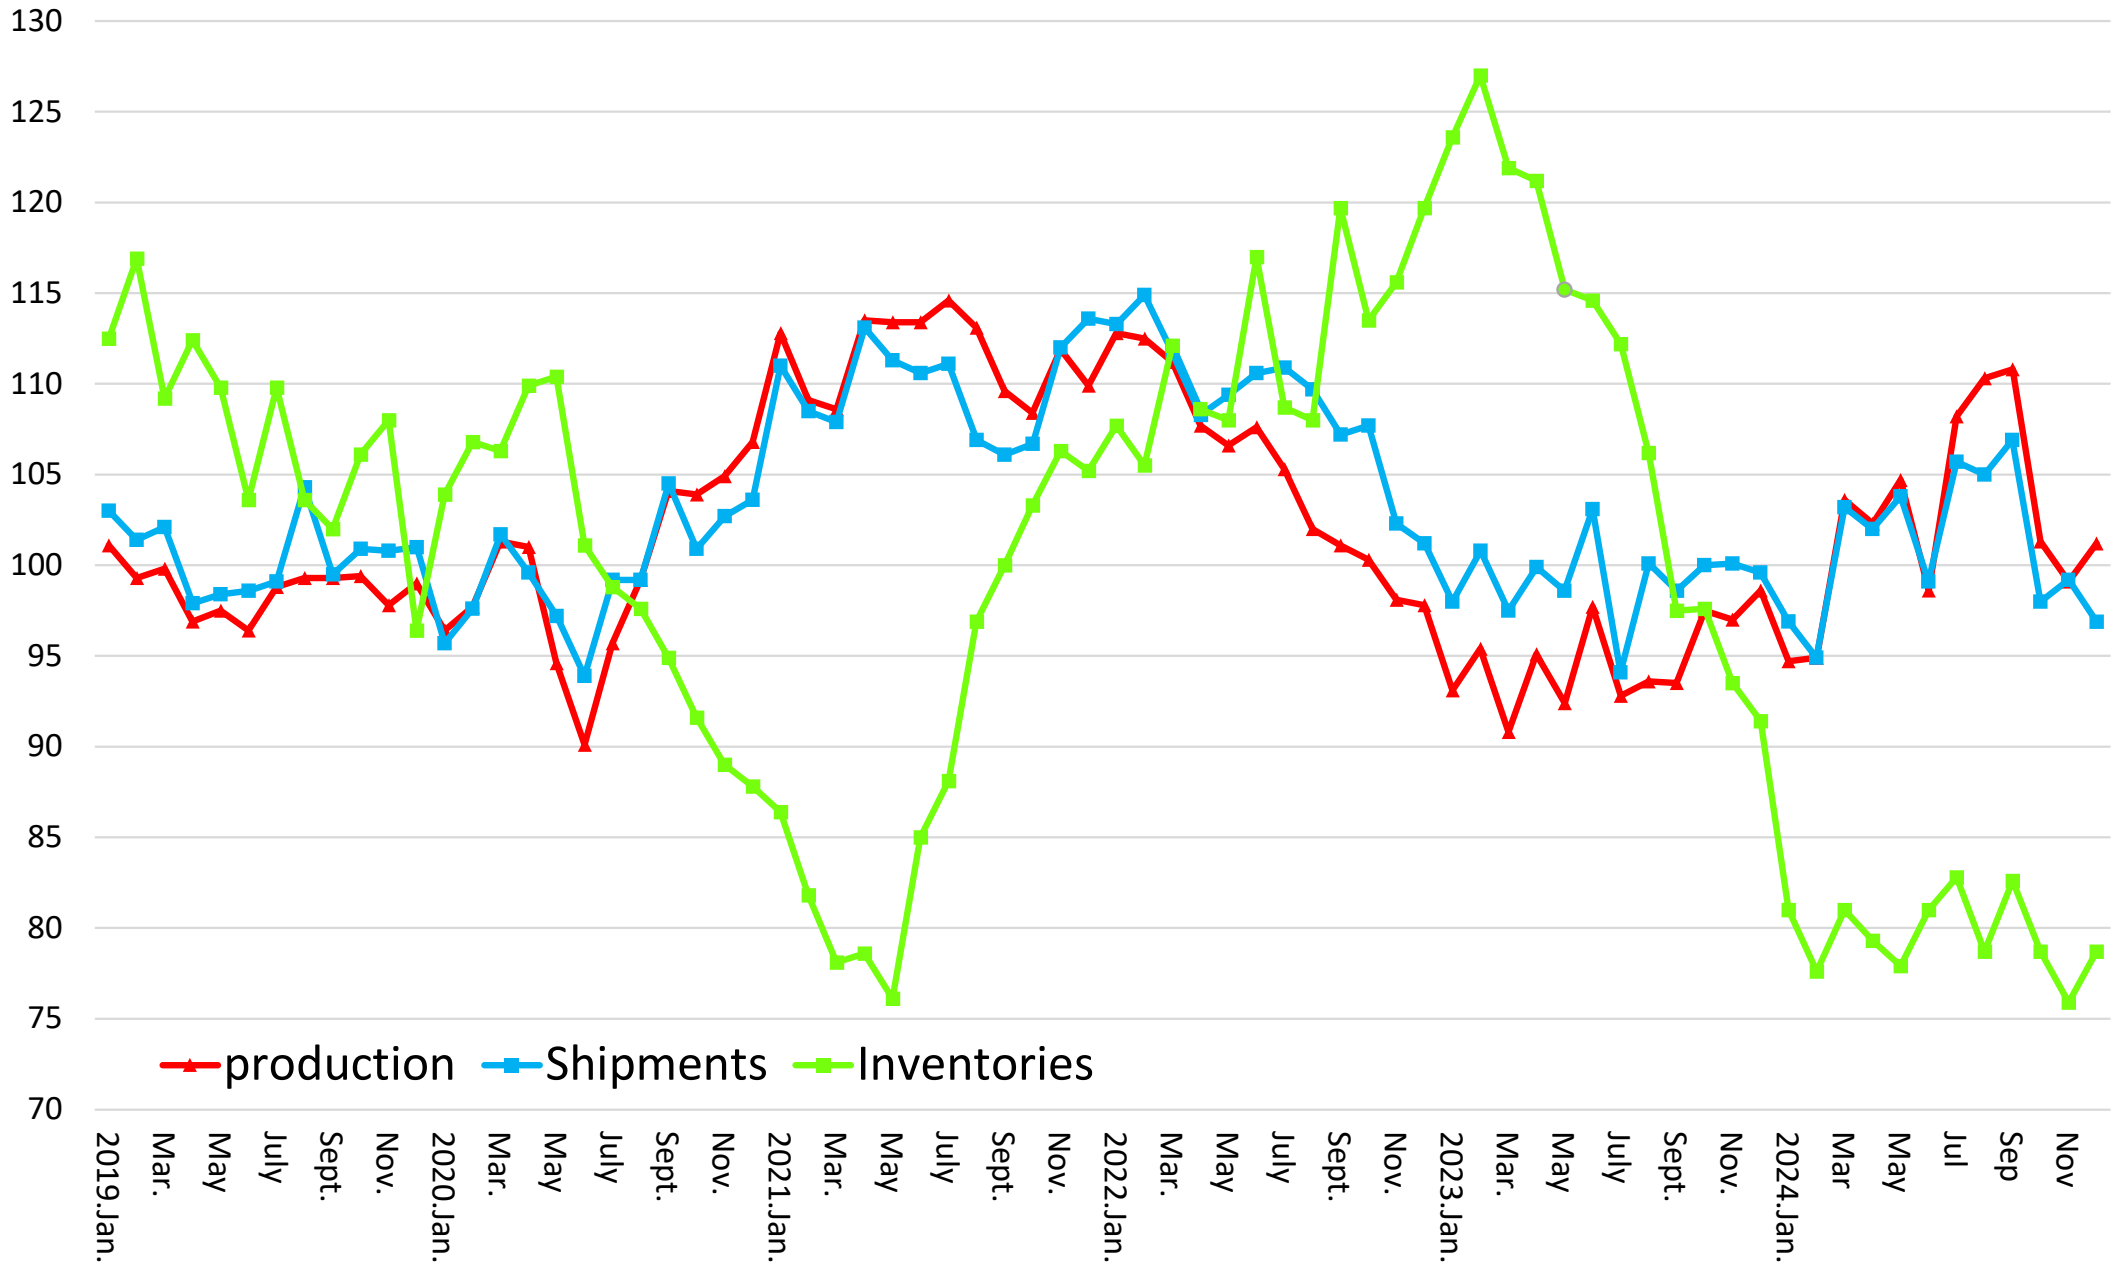

Production/Shipping/Inventory Index (Manufacturing)

(Source : Minister of Economy, Trade and Industry Indices of Industrial Production index,2020= 100)

Production/Shipping/Inventory Index (Chemicals excl. Medicine)

(Source : Minister of Economy, Trade and Industry Indices of Industrial Production index,2020= 100)

Production/Shipping/Inventory Index (Electronic parts and devices)

(Source : Minister of Economy, Trade and Industry Indices of Industrial Production index,2020= 100)