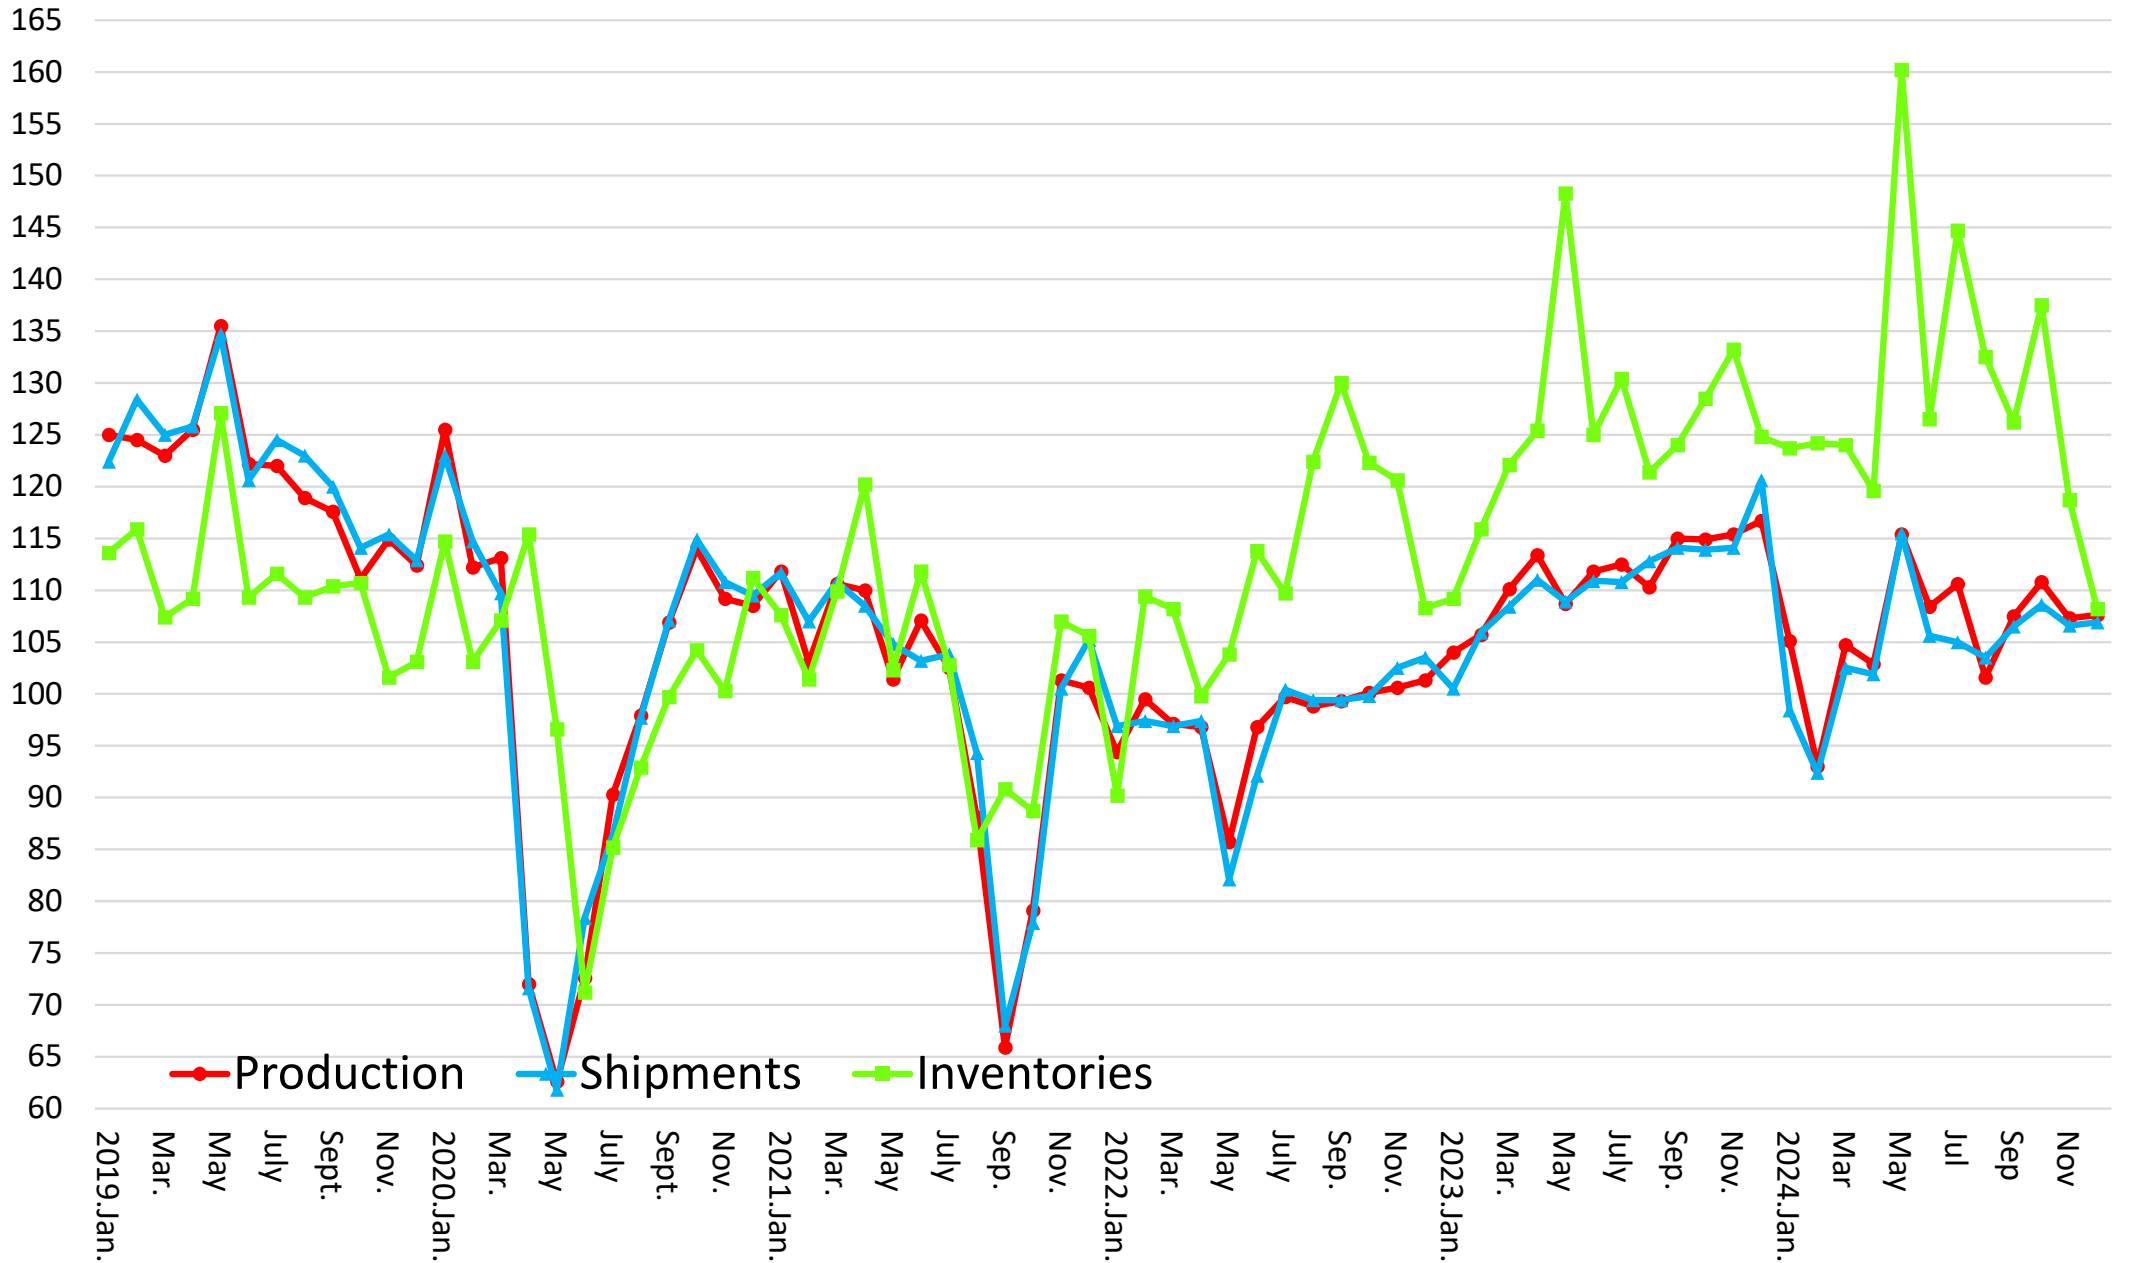

Production/Shipping/Inventory Index (Manufacturing)

(Source : Minister of Economy, Trade and Industry Indices of Industrial Production index,2020= 100)

Production/Shipping/Inventory Index (Chemicals excl. Medicine)

(Source : Minister of Economy, Trade and Industry Indices of Industrial Production index,2020= 100)

Production/Shipping/Inventory Index (Electronic parts and devices)

(Source : Minister of Economy, Trade and Industry Indices of Industrial Production index,2020= 100)

Production/Shipping/Inventory Index (Transport equipment)

(Source : Minister of Economy, Trade and Industry Indices of Industrial Production index,2020= 100)